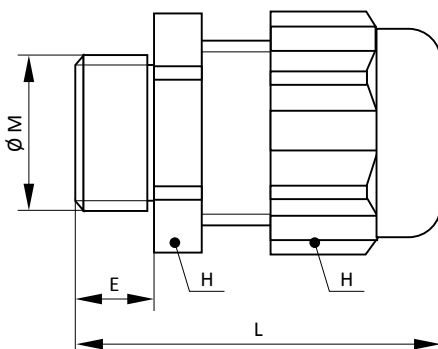

Polyamide cable glands with metric threads for use with increased safety Ex e enclosure.

TECHNICAL DATA

Material	Polyamide
IP rating	IP68
Temperature range	-35°C ... +95°C
Certificate	LCIE 07ATEX6082X
Marking	Ex eb IIC Ex tb IIIC
Gasket	Included
Threads	Metric - PG and NPT on request
Accessories	Lock nut, Gasket

Product code		Thread Ø M	Clamping range	E	L	H	Packing	Lock nut to order separately
Ex e (noir)	Ex i (bleu)							
TRCG12M16099	TRCG12M16095	M16	5.0 - 8.0	10	37	19	50	TRCG32M16000
TRCG12M16119	TRCG12M16115	M16	5.0 - 10.0	10	39	22	50	TRCG32M16000
TRCG12M20139	TRCG12M20135	M20	7.0 - 12.0	10	40	24	50	TRCG32M20000
TRCG12M20169	TRCG12M20165	M20	10.0 - 14.0	10	43	27	50	TRCG32M20000
TRCG12M25169	TRCG12M25165	M25	10.0 - 14.0	10	45	27	50	TRCG32M25000
TRCG12M25219	TRCG12M25215	M25	12.0 - 18.0	10	49	33	20	TRCG32M25000
TRCG12M32009	TRCG12M32005	M32	16.0 - 25.0	10	52	42	20	TRCG32M32000
TRCG12M40009	TRCG12M40005	M40	22.0 - 32.0	10	62	53	10	TRCG32M40009
TRCG12M50009	TRCG12M50005	M50	28.0 - 38.5	12	67	60	5	TRCG32M50009
TRCG12M63009	TRCG12M63005	M63	40.0 - 48.0	12	68	70	5	TRCG32M63009

H = SW = Key size tool

Dimensions (mm)

Polyamide plugs with metric threads for use with increased safety Ex e enclosure.

TECHNICAL DATA

Material	Polyamide
IP rating	IP68
Temperature range	-35°C to +90°C
Certificate	LCIE 03ATEX0033U
Marking	Ex eb IIC Ex tb IIIC
Gasket	Included
Threads	Metric - PG and NPT on request
Accessories	Lock nut, Gasket

H = SW = Key size tool

Dimensions